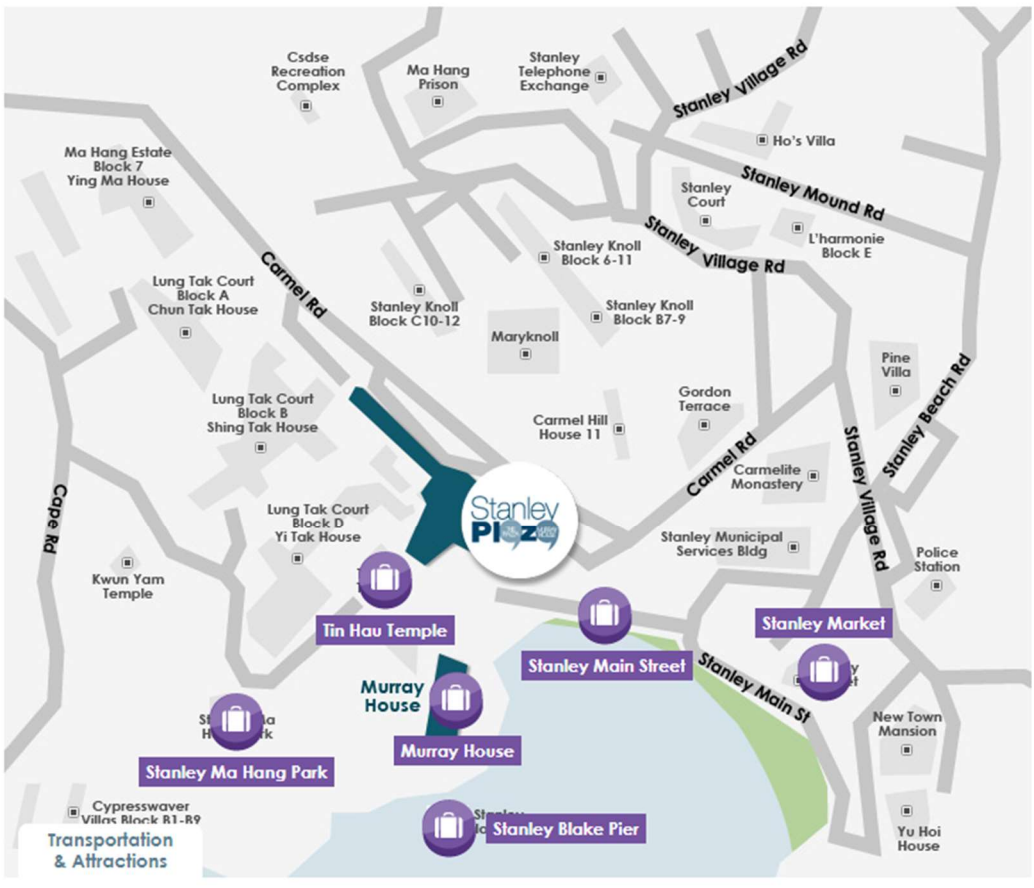

Bus Route
 Mini Bus Route
 Parking Fee
 Tourism Spot
 Ferry

No.	Route	Get Off	Notes
16M	Chai Wan MTR Station <--> Chung Hom Kok	Carmel Road outside Stanley Plaza	
16X	Chai Wan MTR Station <--> Stanley	Stanley Beach Road, Stanley Main Beach/Stanley Market	
40	Causeway Bay (Jardine's Bazaar) <--> Stanley Village Road (via Stanley Plaza)	Stanley Village (Stanley Beach Road) Terminus	
52	Aberdeen (Shek Pai Wan) <--> Stanley	Ma Hang (Stanley Plaza) Bus Terminus	

Transportation & Attractions

Address:
Stanley Plaza, 23 Carmel Road, Stanley

 Bus Route

 Mini Bus Route

 Taxi

 Carpark

 Tourism Spot

 Ferry

Transportation & Attractions

Address:
Stanley Plaza, 23 Carmel Road, Stanley

-  Bus Route
-  Mini Bus Route
-  Taxi
-  Carpark
-  Tourism Spot
-  Ferry

-  Bus Route
-  Mini Bus Route
-  Parking Fee
-  Tourism Spot
-  Ferry

Tourism Spot Name	Address	Notes
Tin Hau Temple		
Stanley Main Street		
Stanley Ma Hang Park		
Stanley Market		
Murray House		
Stanley Blake Pier		

Transportation & Attractions

Address:
Stanley Plaza, 23 Carmel Road, Stanley